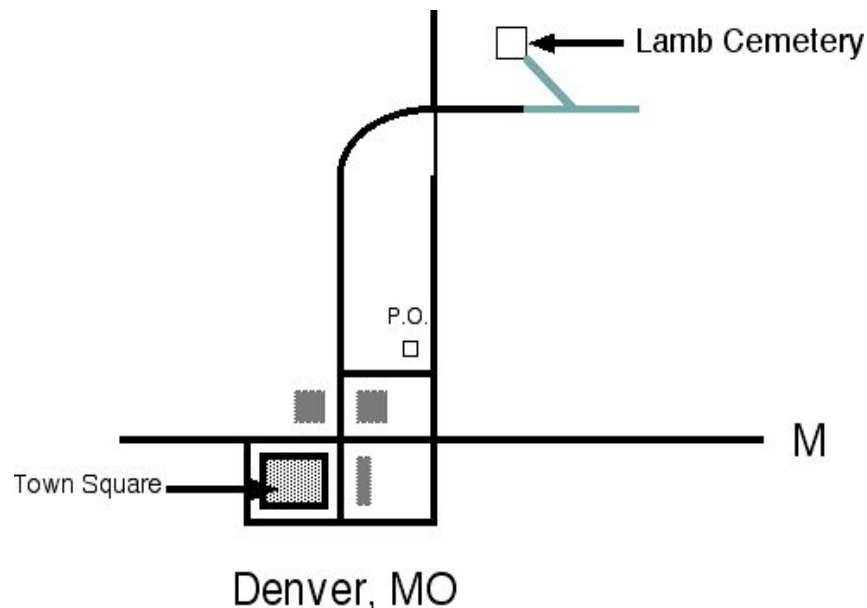

Lamb Cemetery , Denver, Worth Co., MO

Cemetery Transcriptions based on digital photos taken by Ben Glick in July 2003.
Additional data provided by LaDora Combs.

Location: In Denver, at Town Square go North until road turns East, go up hill, paved road ends, continue on dirt road to road that comes in at an angle, cemetery is at end of that road.

Cemetery is well maintained.

Notes For Gentry & Worth County MO Cemetery Transcriptions

? = Name or dates unreadable

* = Name or date obtained from other source

Note:	Title
GEMO-13	GENTRY CO., MO. DEATH NOTICES FROM AREA NEWSPAPERS 1869-1892
GEMO-14	GENTRY CO., MO. DEATH NOTICES FROM AREA NEWSPAPERS 1893-1897
GEMO-15	GENTRY CO., MO. DEATH NOTICES FROM AREA NEWSPAPERS 1898-1900
GEMO-16	GENTRY CO., MO. DEATH NOTICES FROM AREA NEWSPAPERS 1901-1903
GEMO-17	GENTRY CO., MO. DEATH NOTICES FROM AREA NEWSPAPERS 1904-1906
GEMO-18	GENTRY CO., MO. DEATH NOTICES FROM AREA NEWSPAPERS 1907-1909
GEMO-19	GENTRY CO., MO. DEATH NOTICES FROM AREA NEWSPAPERS 1910-1912
GEMO-20	GENTRY CO., MO. DEATH NOTICES FROM AREA NEWSPAPERS 1913-1915
WOMO-10	WORTH CO., MO. DEATH NOTICES FROM AREA NEWSPAPERS 1874-1893
WOMO-11	WORTH CO., MO. DEATH NOTICES FROM AREA NEWSPAPERS 1894-1899
WOMO-12	WORTH CO., MO. DEATH NOTICES FROM AREA NEWSPAPERS 1900-1903
WOMO-13	WORTH CO., MO. DEATH NOTICES FROM AREA NEWSPAPERS 1904-1906
WOMO-14	WORTH CO., MO. DEATH NOTICES FROM AREA NEWSPAPERS 1907-1910

The above books are published by the Northwest Missouri Genealogical Society
PO Box 382, St. Joseph, MO 64502 (816) 233-0524
<http://www.rootsweb.com/~monwmg/index.htm>

GWCH	Gentry and Worth County History 1882
HNWM V#	History of Northwest Missouri by Walter Williams, 1915 3-Vols.
TPTW	They Paved The Way 1899-1875 by Carmeta Pierce Robertson
ESGC	Early Settlers of Gentry County 1876-1888 by Carmeta Robertson
TCTT	Then Came The Trains Gentry Co. MO. 1888-1893 by Carmeta Robertson
BFR	Bram Funeral Records